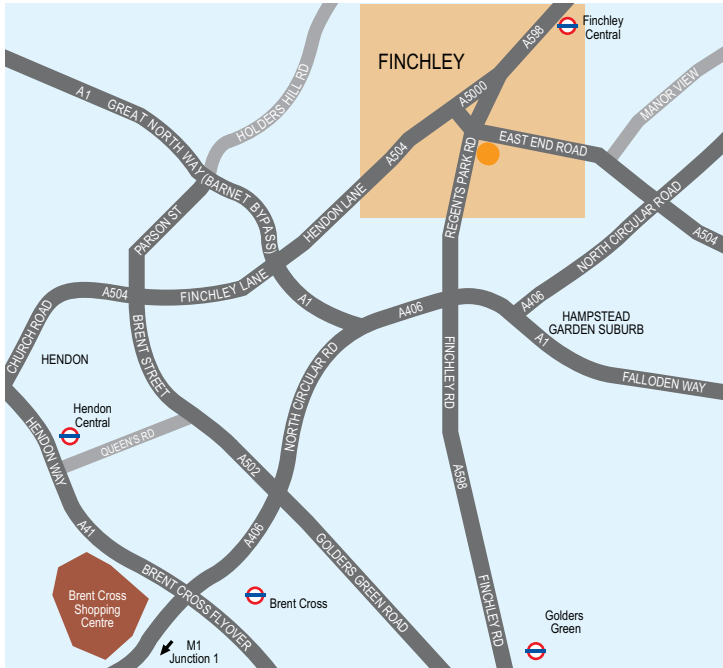

BY ROAD

From the M1 – On exit of the M1 at Junction 1, take the A406 (North Circular Road) eastbound and follow the directions below from Brent Cross Shopping Centre.

From Brent Cross Shopping Centre

Continue forward onto Spalding Road (Signposted All other routes), continue forward onto Prince Charles Drive. At the roundabout, take the 3rd exit onto Cooper Road (Signposted Finchley, New Southgate). Branch left, then merge onto the A406 (North Circular Road). At Henleys Corner, continue forward onto the A406 and then turn left onto the A598 – Regent's Park Road where the Clinic is located.

BY RAIL

We are only 15 minutes walking distance to the Clinic from Finchley Central Underground Station on the Northern Line. On Station Road, turn right and turn left onto Regent's Park Road. Continue straight on, passing Lichfield Grove, Arcadia Avenue, The Avenue and Spencer Close. Cross over the main road – East End Road (A504) and our Clinic is situated on the left hand side.

Registered with the
Care Quality Commission

THE HARLEY MEDICAL GROUP[®]

Cosmetic Surgery Excellence Since 1983

Finchley
Clinic location & directions

216 Regent's Park Road
London, N3 3HP

HOW TO FIND US

www.harleymedical.co.uk

ENLARGED VIEW